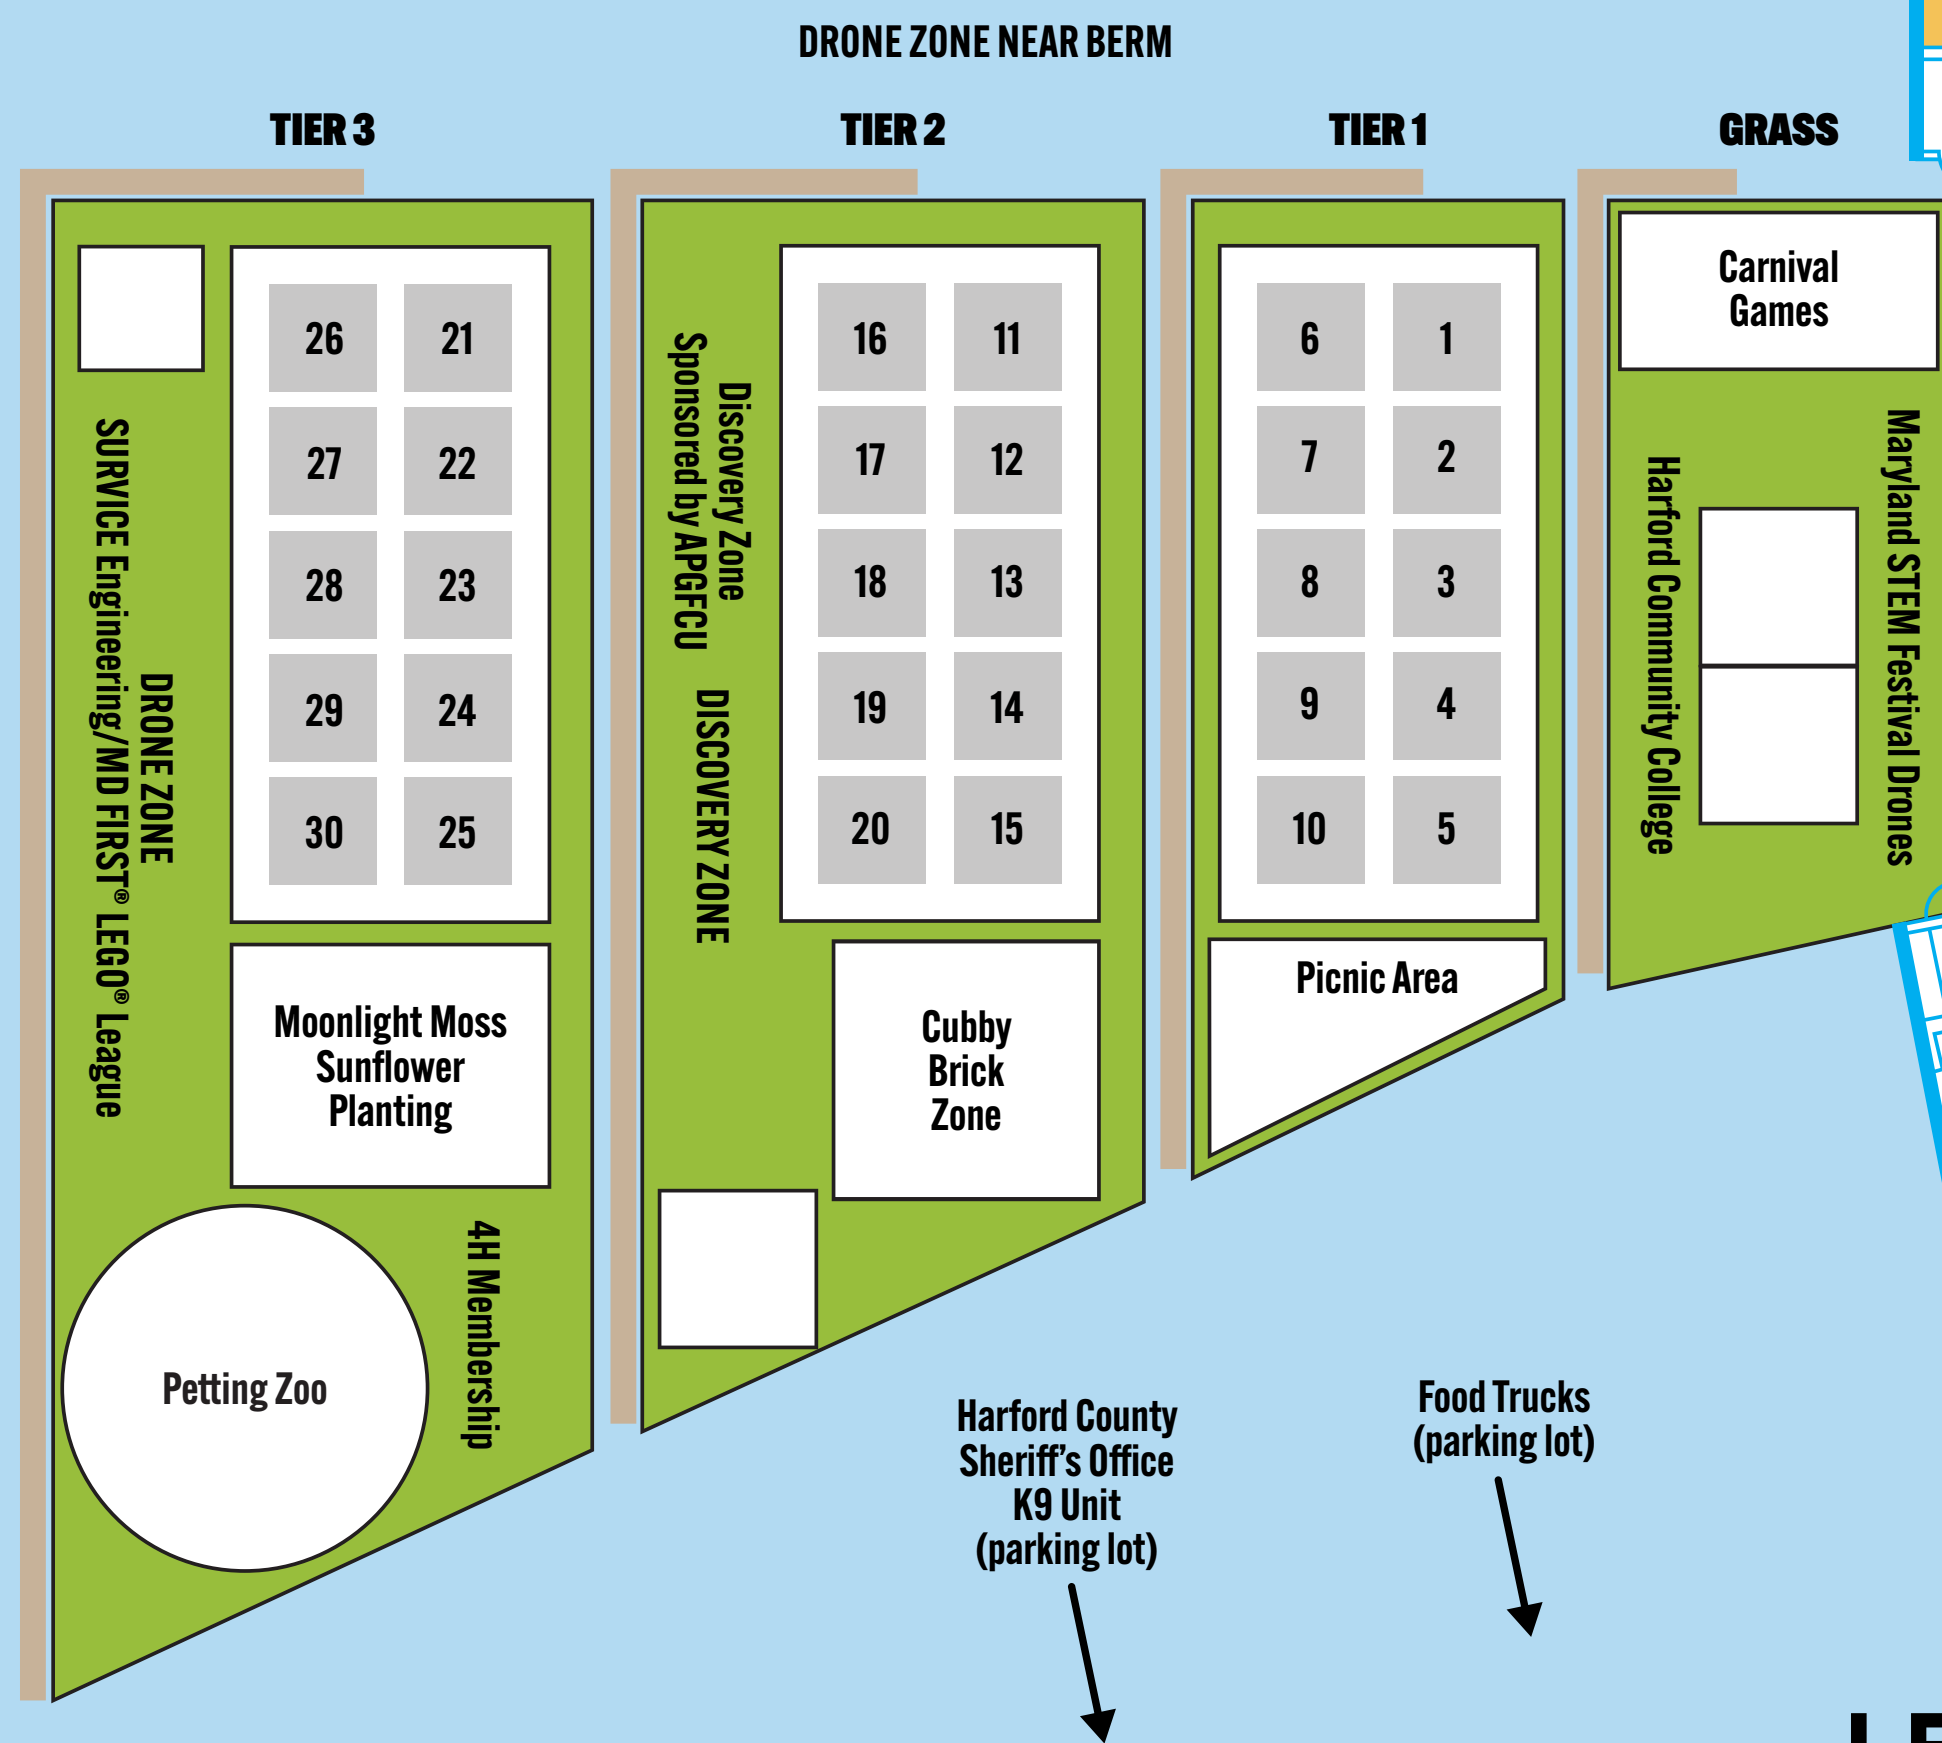

MAGIC OF SCIENCE FAIR AND FAMILY FESTIVAL

LEVEL ONE (Walk-out onto Greens)

TUNE Greens (Outside Level One)

LEVEL TWO (Main Entry/Lobby)

Tier 1	Tier 2	Tier 3
1) Ecotone Stream Simulation Exhibit	11) Junk Drawer Science DIY Challenges	21) Science Guys
2) Cecil Community College Logic	12) Junk Drawer Science DIY Challenges	22) Black Oak Tittle Magic & Bubbles
3) JHU Extreme Materials Showcase of extreme materials, such as body armor, space craft insulation, and football helmets.	13) We Rock the Spectrum Gym Play for All	23) Celebree Learning
4) New York Life Colormetrics	14) We Rock the Spectrum Gym Play for All	24) Maryland Department of Health – All about vaccines
5) DEVCOM CBC Strawberry DNA Extraction	15) STEAM Quest	25) Tutor Doctor Magic in A Bottle–A color change experiment for investigating reaction kinetics How Strong is Your Cereal? Iron Extraction From Cereal Using a Magnet
6) Clean Air Partners Harmful Effects Air Pollution	16) FYZICAL Therapy and Balance Center Balance	26) Chesapeake Bay Foundation Restoration–Save the Bay
7) ARL – NASA Project Senior Scientist Society Things That Fly – Exploring Aerodynamics	17) Office of Drug Control Policy	27) Army Public Health Center – Colormetrics
8) ARL – NASA Project Senior Scientist Society Things That Fly – Exploring Aerodynamics	18) Maryland Care Physician's Insurance	28) CSISR Center STEM Challenges
9) ARL – M900 tank round and have an accompanying hands-on activity related to kinetic energy	19) Maryland FIRST® LEGO® League – Robotics	29) National Guard COVID Vaccine Station
10) Dr. Pyro – The Science of Cosplay	20) Argo – Marine GPS	30) National Guard COVID Vaccine Station

- FOOD TRUCKS**
- Love Crust Pizza
 - TopNach
 - Doughslingers
 - Don's Dogs
 - Teriyaki Grill
 - MaGerK's
 - Mr. Dave's Ice Cream

Discovery Center
 at Water's Edge