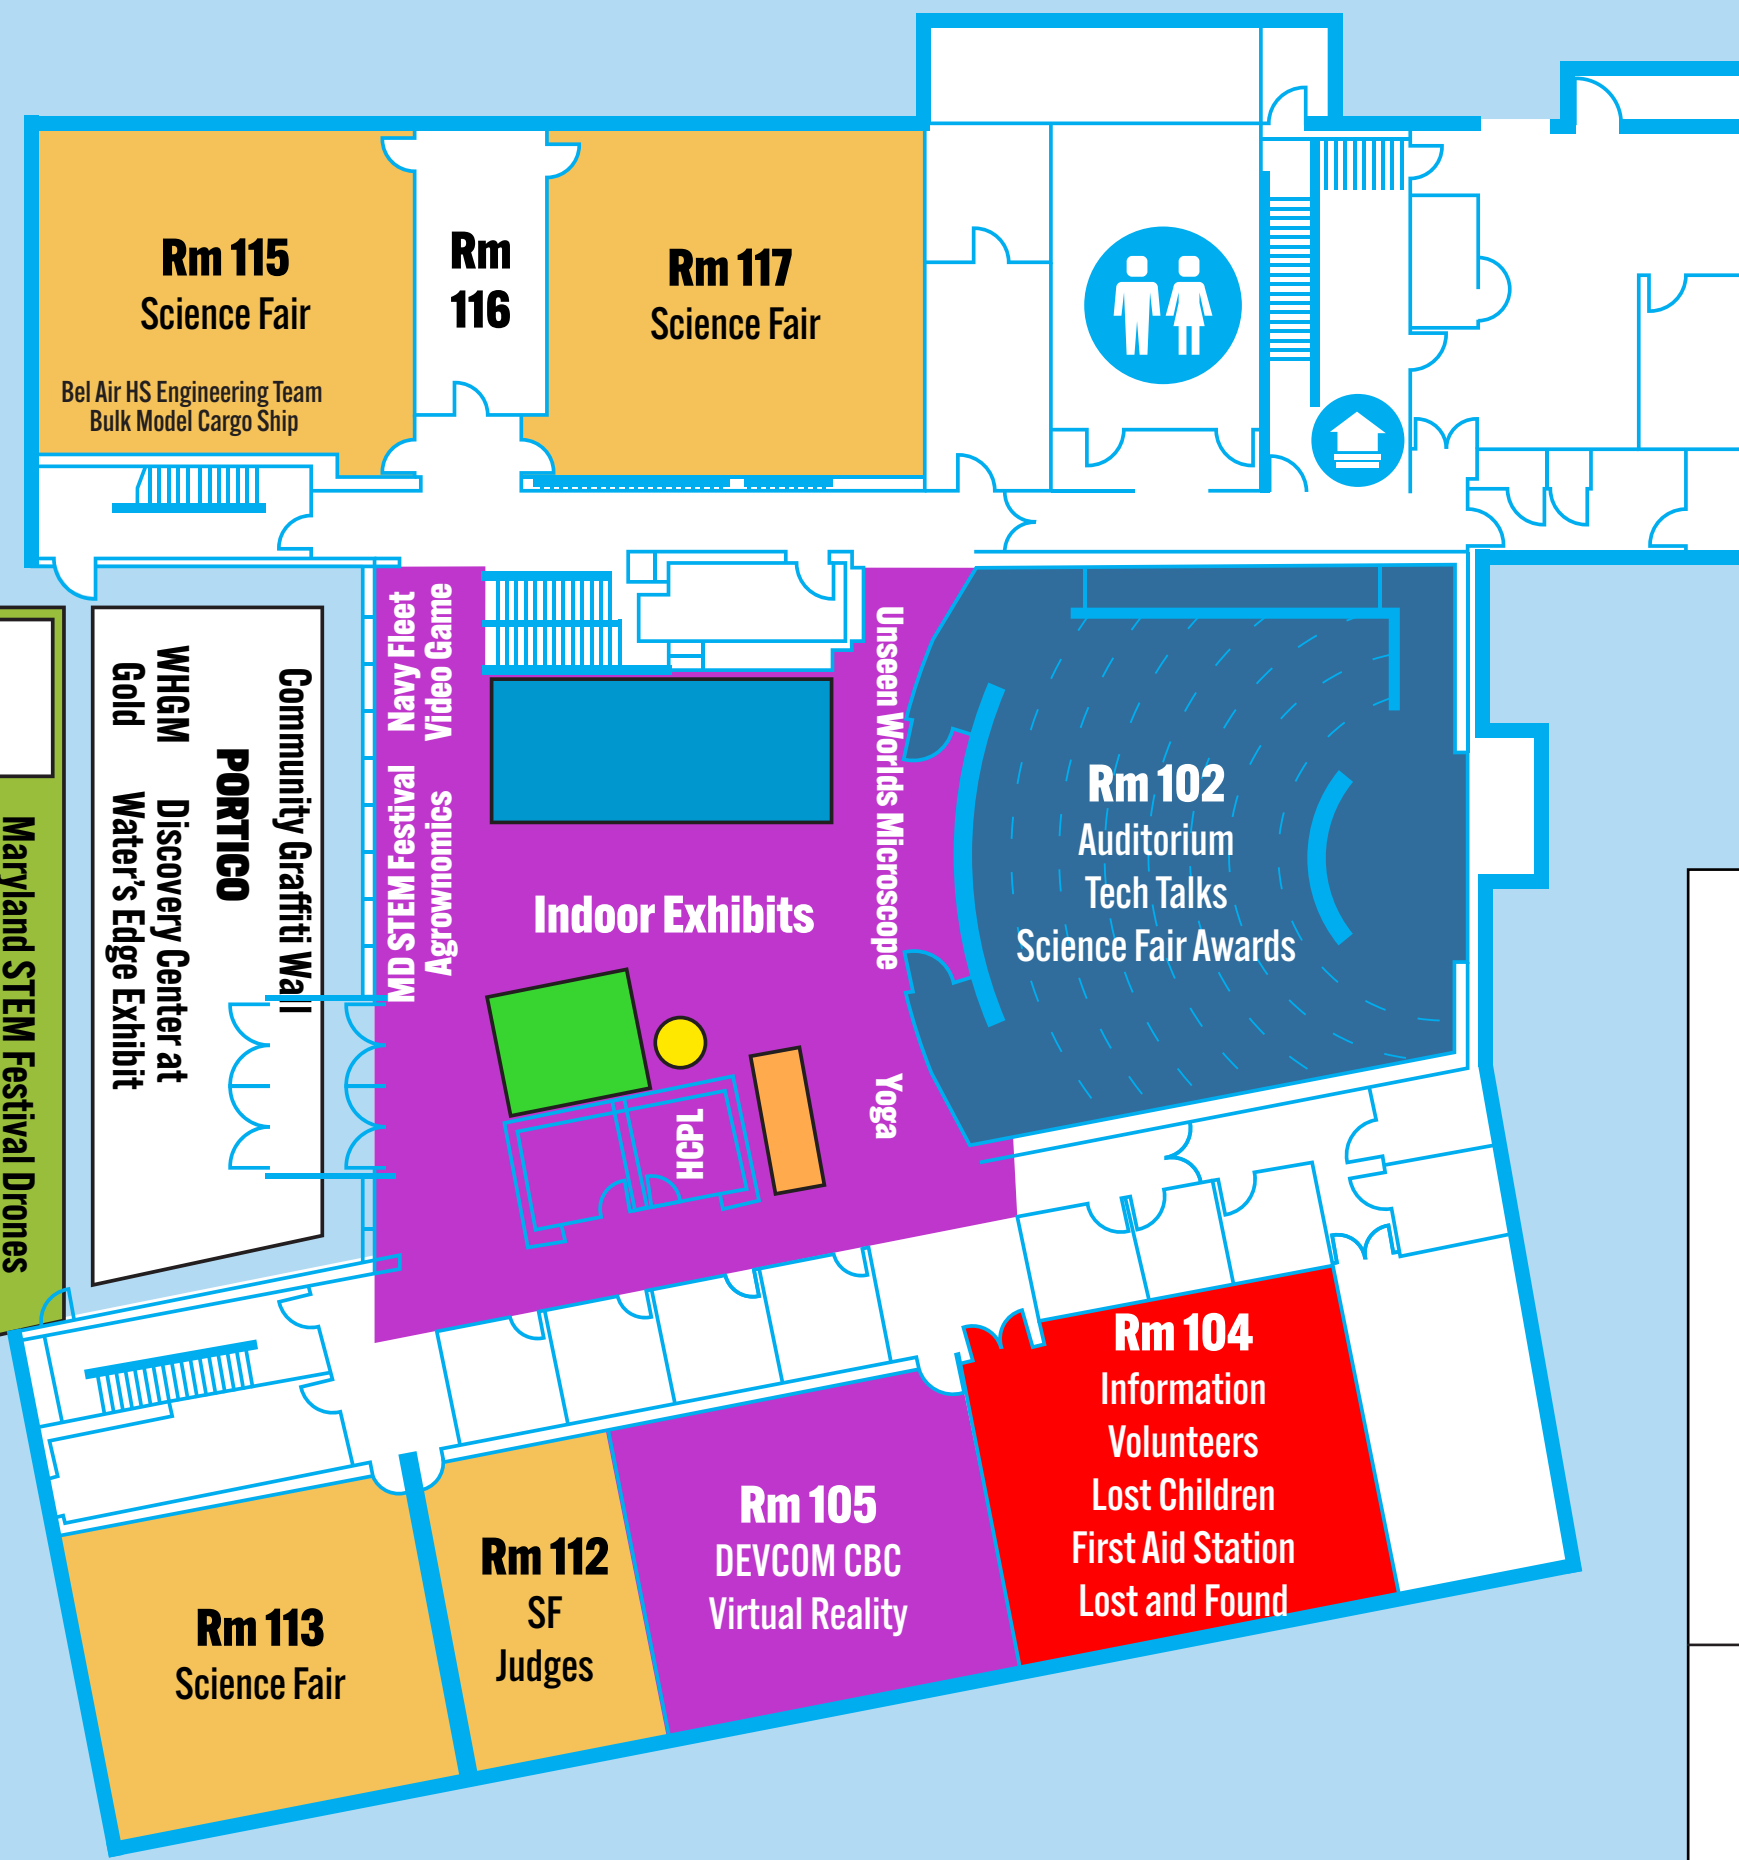

MAGIC OF SCIENCE FAIR AND FAMILY FESTIVAL

LEVEL ONE (Walk-out onto Greens)

TUNE Greens (Outside Level One)

LEVEL TWO (Main Entry/Lobby)

Tier 1	Tier 2	Tier 3
1) Ecotone Stream Simulation Exhibit	11) Junk Drawer Science DIY Challenges	21) Science Guys
2) Cecil Community College Logic	12) Junk Drawer Science DIY Challenges	22) Black Oak Tittle Magic & Bubbles
3) JHU Extreme Materials Showcase of extreme materials, such as body armor, space craft insulation, and football helmets.	13) We Rock the Spectrum Gym Play for All	23) Celebree Learning
4) New York Life Colormetrics	14) We Rock the Spectrum Gym Play for All	24) Maryland Department of Health – All about vaccines
5) DEVCOM CBC Strawberry DNA Extraction	15) STEAM Quest	25) Tutor Doctor Magic in A Bottle–A color change experiment for investigating reaction kinetics How Strong is Your Cereal? Iron Extraction From Cereal Using a Magnet
6) Clean Air Partners Harmful Effects Air Pollution	16) FYZICAL Therapy and Balance Center Balance	26) Chesapeake Bay Foundation Restoration–Save the Bay
7) ARL – NASA Project Senior Scientist Society Things That Fly – Exploring Aerodynamics	17) Office of Drug Control Policy	27) Army Public Health Center – Colormetrics
8) ARL – NASA Project Senior Scientist Society Things That Fly – Exploring Aerodynamics	18) Maryland Care Physician's Insurance	28) CSISR Center STEM Challenges
9) ARL – M900 tank round and have an accompanying hands-on activity related to kinetic energy	19) Maryland FIRST® LEGO® League – Robotics	29) National Guard COVID Vaccine Station
10) Dr. Pyro – The Science of Cosplay	20) Argo – Marine GPS	30) National Guard COVID Vaccine Station

- FOOD TRUCKS**
- Love Crust Pizza
 - TopNach
 - Doughslingers
 - Don's Dogs
 - Teriyaki Grill
 - MaGerK's
 - Mr. Dave's Ice Cream

Discovery Center
 at Water's Edge