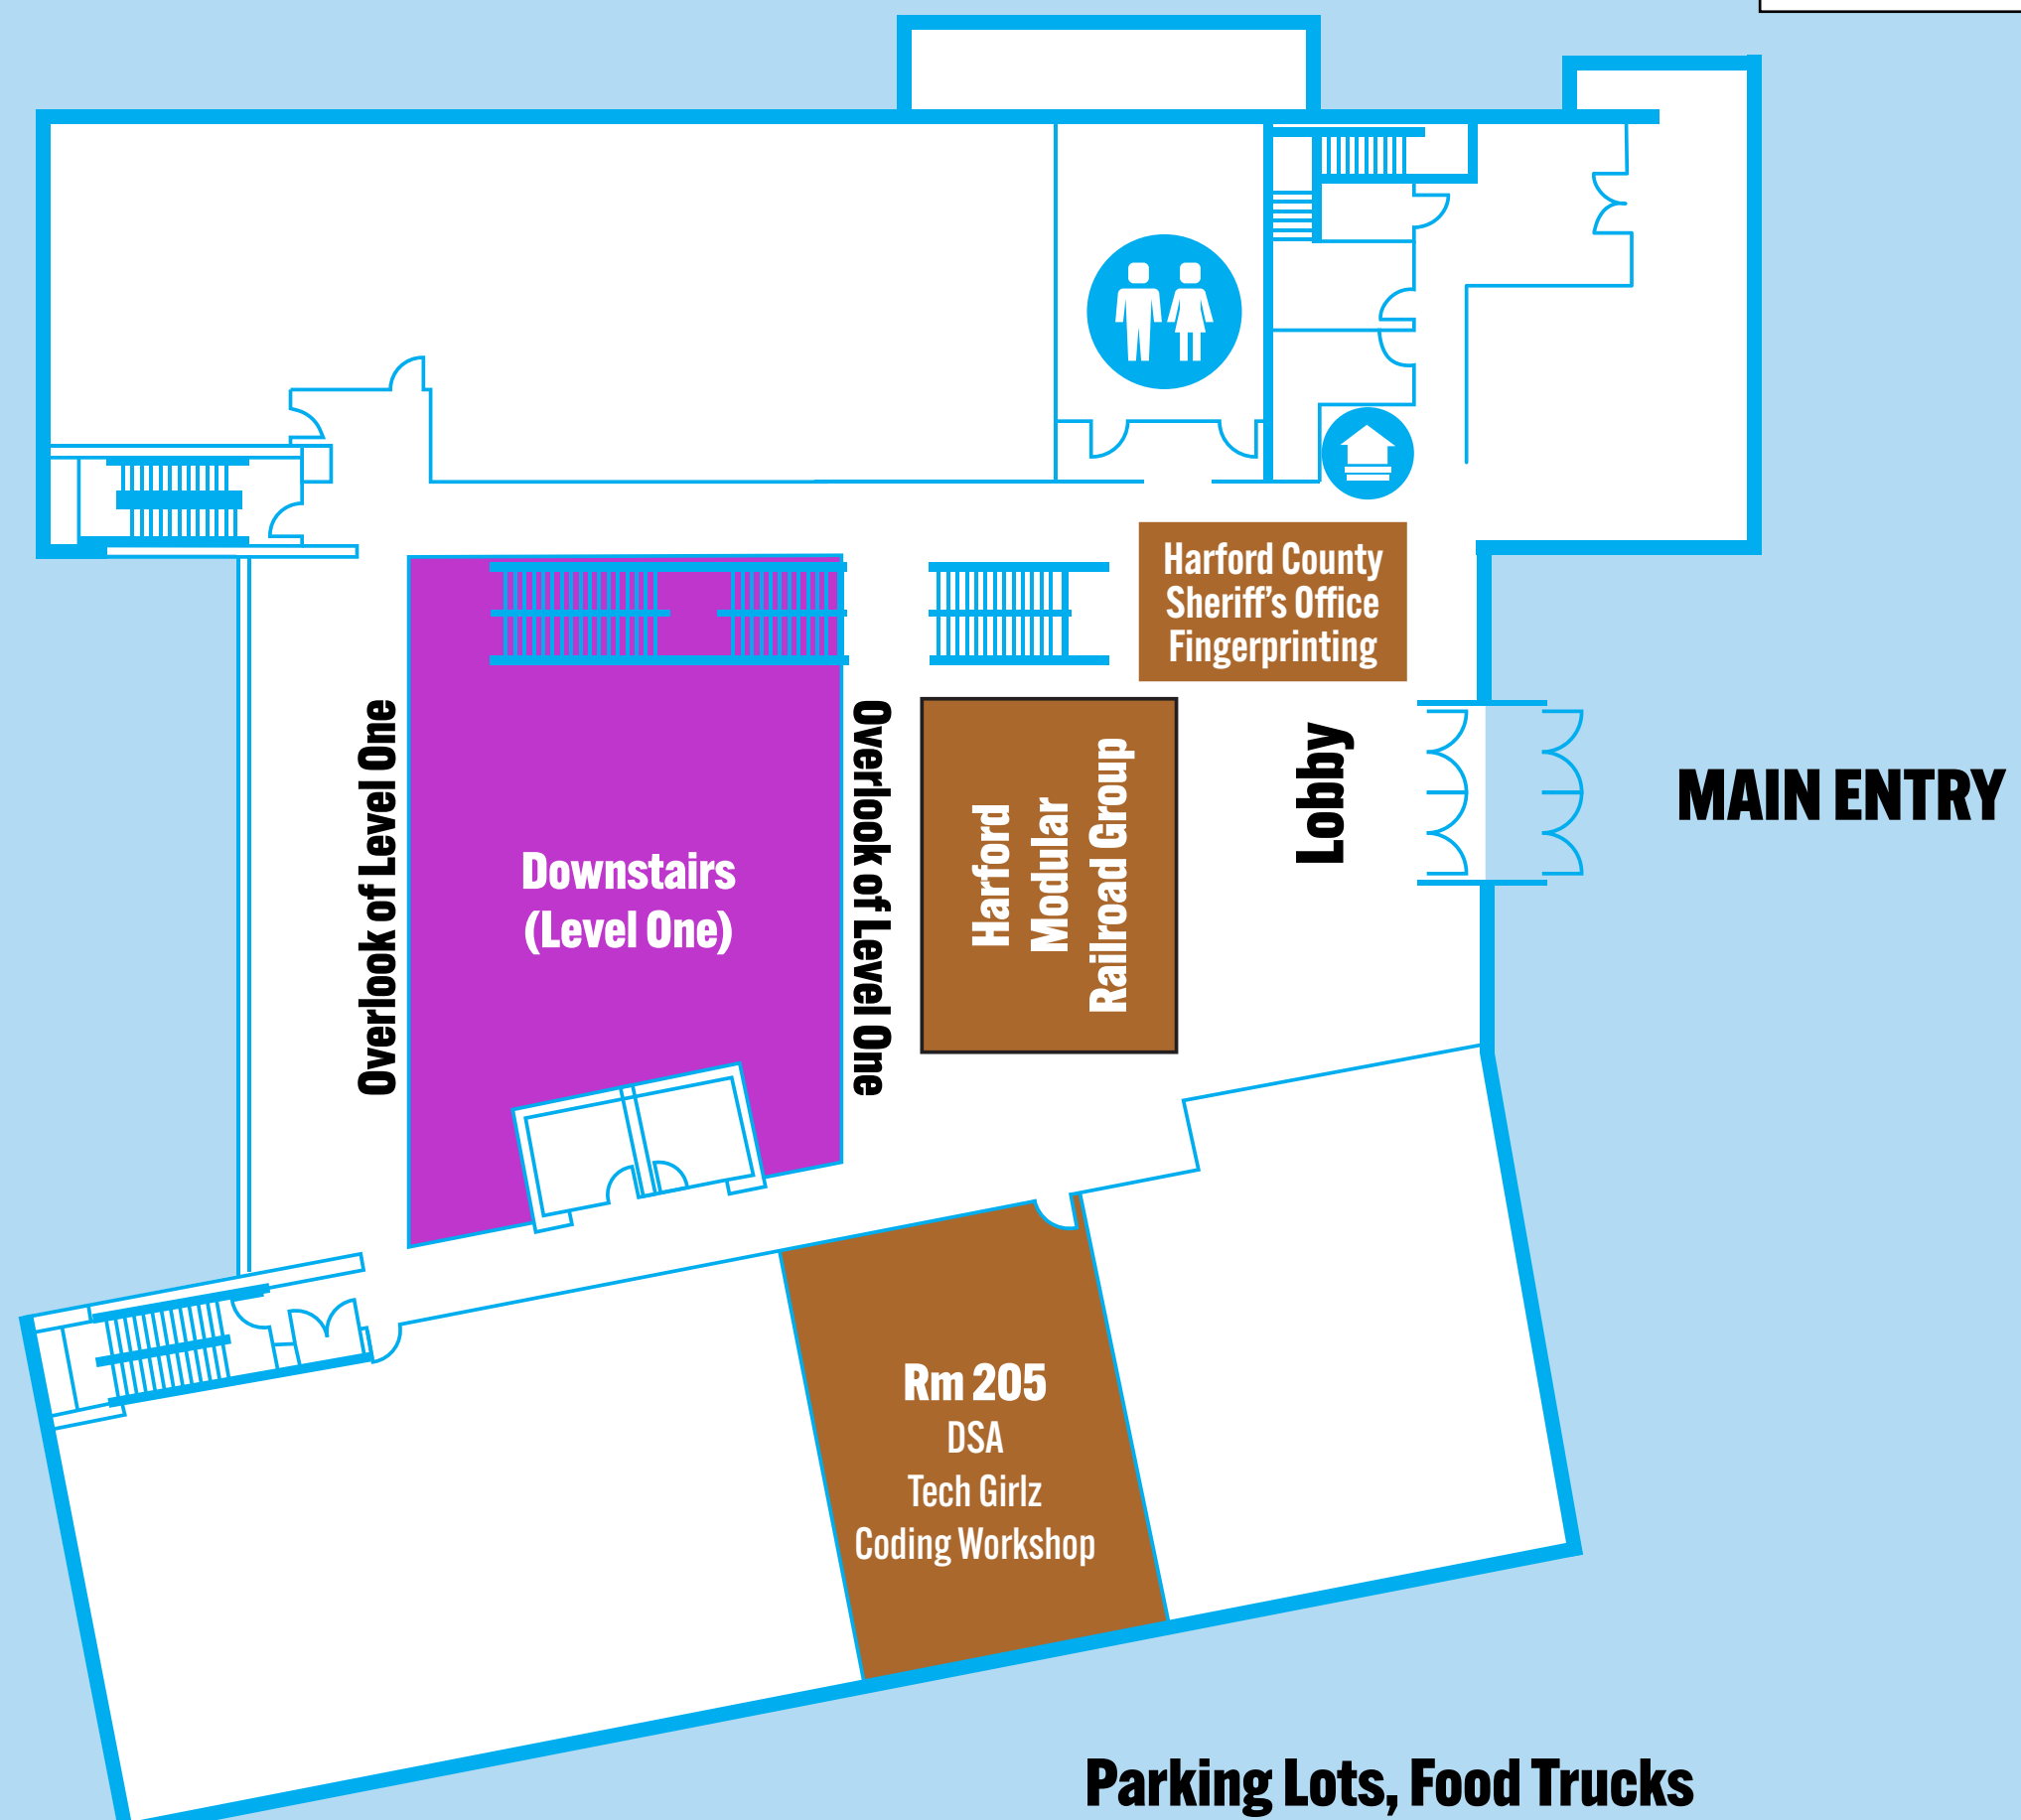

MAGIC OF SCIENCE FAIR AND FAMILY FESTIVAL

LEVEL ONE (Walk-out onto Greens)

TUNE Greens (Outside Level One)

LEVEL TWO (Main Entry/Lobby)

Tier 1	Tier 2	Tier 3
1) Ecotone Stream Simulation Exhibit	11) Junk Drawer Science DIY Challenges	21) Science Guys
2) Cecil Community College Logic	12) Junk Drawer Science DIY Challenges	22) Black Oak Tittle Magic & Bubbles
3) JHU Extreme Materials Showcase of extreme materials, such as body armor, space craft insulation, and football helmets.	13) We Rock the Spectrum Gym Play for All	23) Celebree Learning
4) New York Life Colormetrics	14) We Rock the Spectrum Gym Play for All	24) Maryland Department of Health – All about vaccines
5) DEVCOM CBC Strawberry DNA Extraction	15) STEAM Quest	25) Tutor Doctor Magic in A Bottle–A color change experiment for investigating reaction kinetics How Strong is Your Cereal? Iron Extraction From Cereal Using a Magnet
6) Clean Air Partners Harmful Effects Air Pollution	16) FYZICAL Therapy and Balance Center Balance	26) Chesapeake Bay Foundation Restoration–Save the Bay
7) ARL – NASA Project Senior Scientist Society Things That Fly – Exploring Aerodynamics	17) Office of Drug Control Policy	27) Army Public Health Center – Colormetrics
8) ARL – NASA Project Senior Scientist Society Things That Fly – Exploring Aerodynamics	18) Maryland Care Physician's Insurance	28) CSISR Center STEM Challenges
9) ARL – M900 tank round and have an accompanying hands-on activity related to kinetic energy	19) Maryland FIRST® LEGO® League – Robotics	29) National Guard COVID Vaccine Station
10) Dr. Pyro – The Science of Cosplay	20) Argo – Marine GPS	30) National Guard COVID Vaccine Station

- FOOD TRUCKS**
- Love Crust Pizza
 - TopNach
 - Doughslingers
 - Don's Dogs
 - Teriyaki Grill
 - MaGerK's
 - Mr. Dave's Ice Cream

Discovery Center
 at Water's Edge